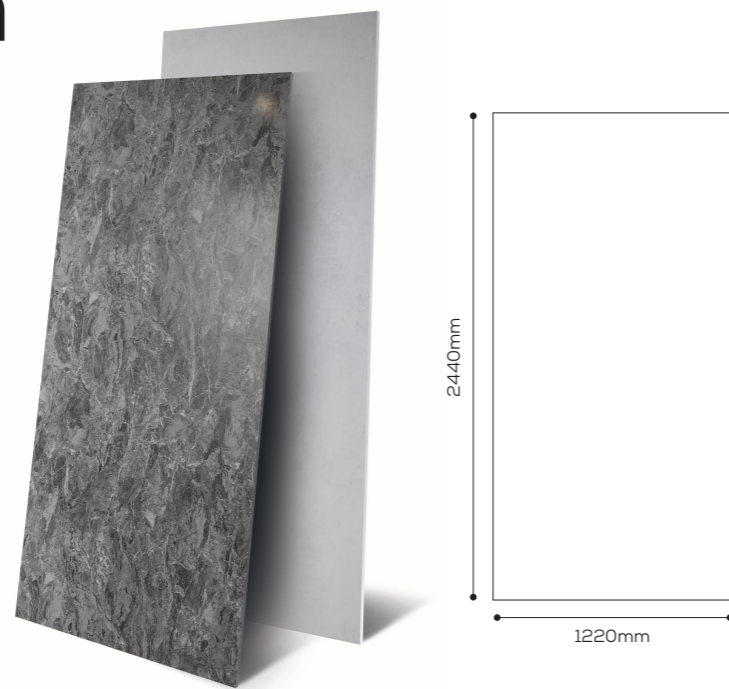

specification

Each panel measures 2440 x 1220 x 4.8mm. **metrowall** can easily be cut on site using standard woodworking tools and no re-sealing is required.

Bonding to the walls can be achieved using our combined adhesive and sealant which can also be used in combination with our range of décor matched trims.

trims

A full suite of trims is available in co-ordinating décors to ensure your chosen colourway flows throughout. Internal and external corners keep the joint neat and will also help to compensate if your walls are not completely square. The 'H' joint plays a similar role if you are putting two panels side by side.

Finally – to tidy up ends, the end cap is the trim of choice. For some installations trims may not be needed. The cut edge of **metrowall** is completely waterproof and can easily be trimmed and profiled or just sanded to a tidy finish. Similarly, two straight edges can be butted together while the panels are being bonded to the wall.