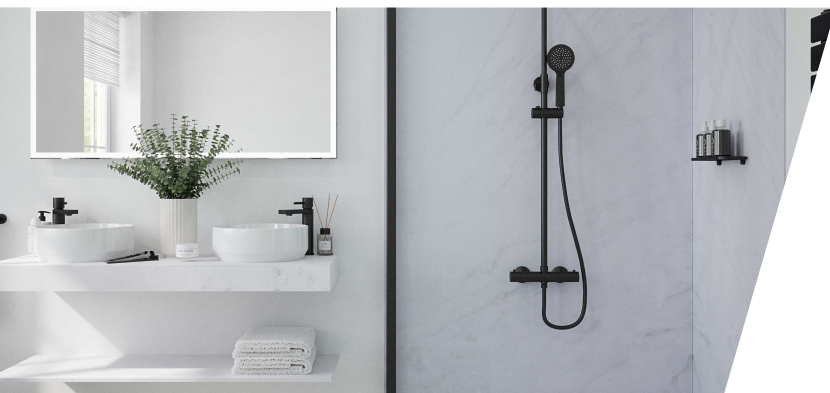

metrowall

style through technology

CARYSIL

Carysil Surfaces Azalea Close Clover Nook Industrial Park
Alfreton Derbyshire DE55 4QX

t 01773 521 300 e surfacesales@carysil.co.uk www.metrowall.co.uk

Disclaimer: Colours are as accurate as the printing process allows.
As part of a process of on-going innovation, we reserve the right to
change specifications without prior notice.

1074410 - 10.2024